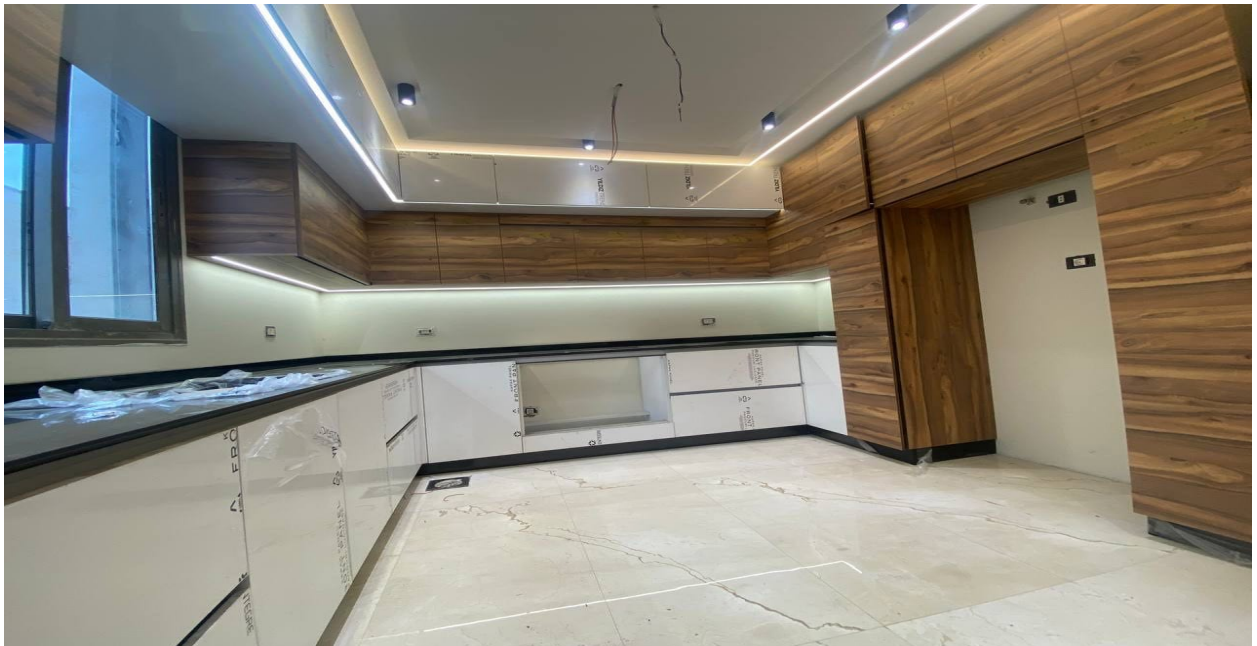

ZAK Real Estate & Construction