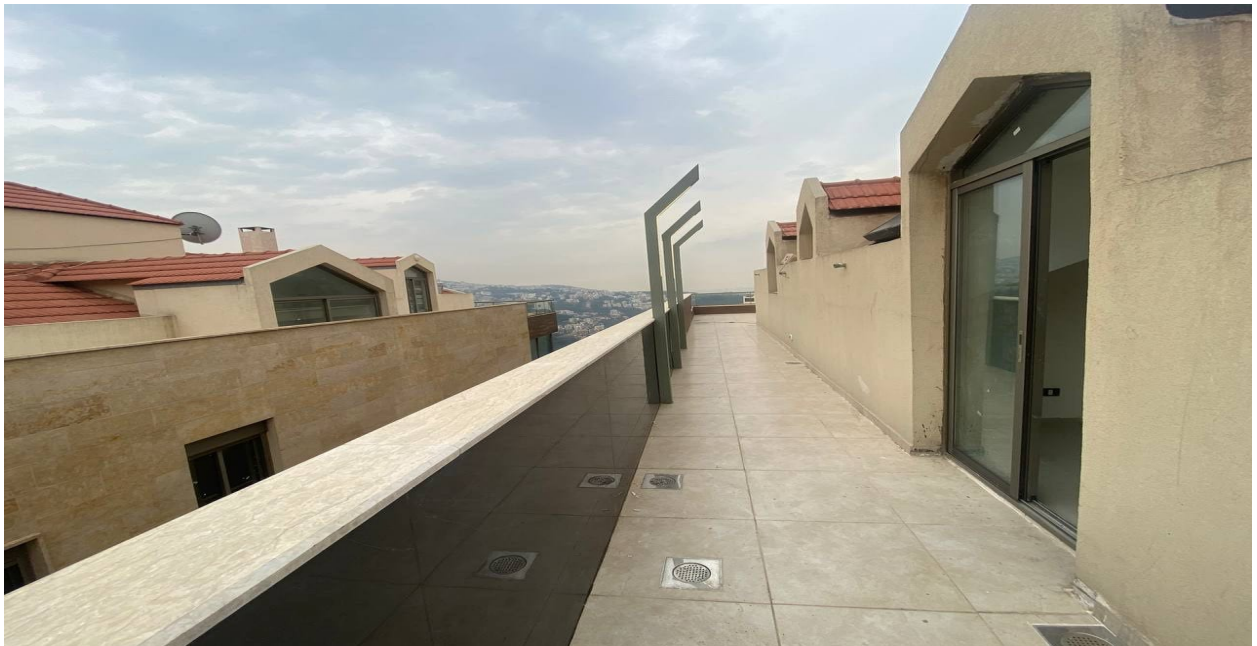

ZAK Real Estate & Construction